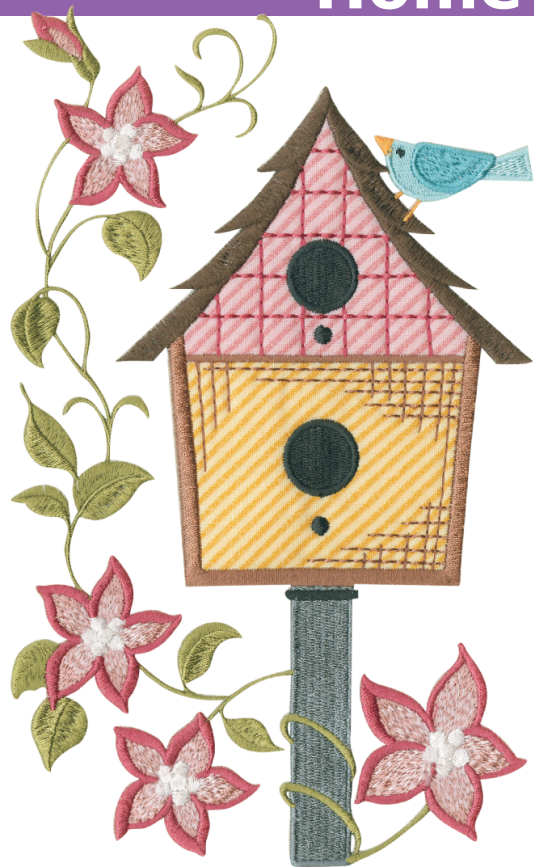

Anita Goodesign™

Here is a very fun twist on the birdhouse theme. We took different types of house and other objects and turned them into birdhouses. There are lodges, barns, lighthouses, beach houses, pumpkins and even a teapot! There are 20 jumbo designs in all and each of the designs comes in two different sizes. 6"x10" and 5"x7". There are also 2 different headers and 8 individual birds to further embellish your projects. We created a door hanger with the Home Tweet Home designs. To embroider these designs simply choose your favorite fabric, match your thread colors to that fabric and start stitching. We chose a fat quarter bundle in fun spring colors.

Steve Wilson

Owner

Anita Goodesign Inc.

Home Tweet Home

Home Tweet Home

Here is our door hanger we embroidered this in three hoopings. We stitched the birdhouse first followed by the header and added the birds at the end. The measurements are given on the photo. Don't forget to add your seam allowances to your fabric.

center 15"x12"

border 3.5" wide

1/2" binding

Home Tweet Home

Design - bhse1a
Stitches - 35431
Size -5.8" wide - 9.5" high

Design - bhse1b
Stitches - 23097
Size -4.3" wide - 6.8" high

All thread colors are Floriani Polyester
Colors