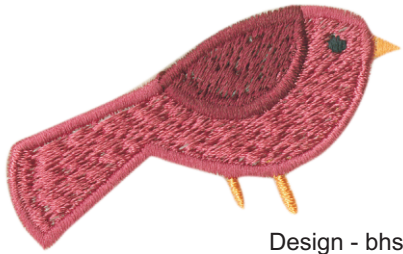

Home Tweet Home

Design - bhse27
Stitches 2753
Size -1.8wide 1.5" high

All thread colors are Floriani Polyester
Colors

1. 533 - beak
2. 1121 - body
3. 1586 - wing
4. 900 - eyes