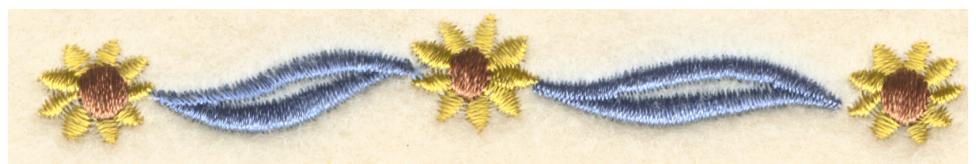

Colors

1. Madeira 1296
2. Madeira 1159
3. Madeira 1158

This is a great border design!

Country Kitchen